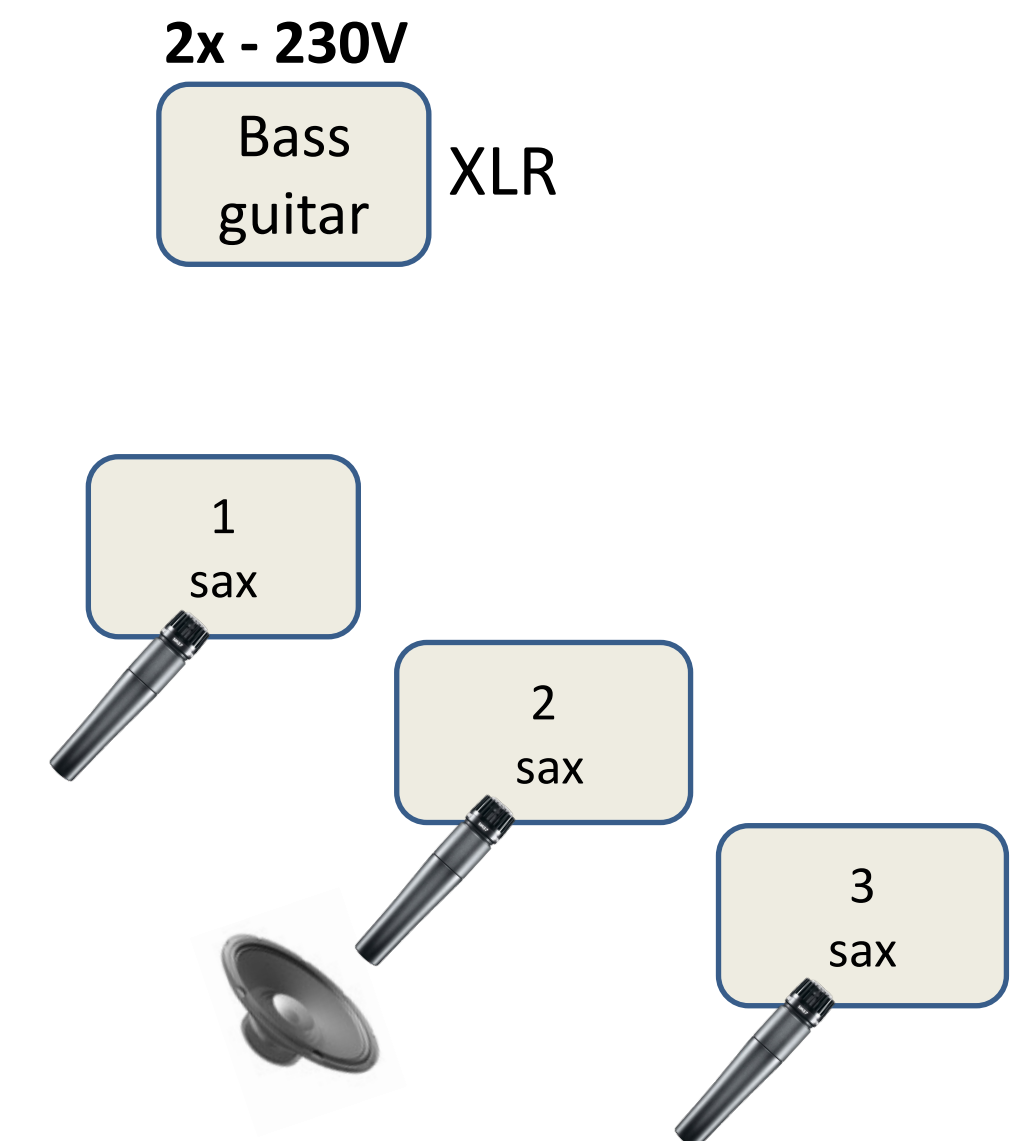

STAGE PLAN / INPUT LIST 2024

ZUŠ DŽEM

4 monitors

Technical rider

Bass - XLR
Guitars - mic. SM 57
Piano/Keys - 4 CH DiBox
Sax - ADX20i
Vocal - e935/e945/SM58

Podium – min. 6x5m
4 chairs (4 židle)

Místo pro banner/rollup

Back stage:

bottles of water
(voda pro účinkující)

kontakt:

Alena Hellerová
booking/playlist
777 865 852
ahellerova@gmail.com

Technický rider

Josef Pelz
734 706 862
josefpelz@gmail.com

Own: Music stands, after an agreement: microphones on saxes
Kapela si přiveze: Notové stojany, po předchozí domluvě nástrojové klipsny na saxofony.
Stage plan se může dle momentálního obsazení kapely měnit, ne však zásadně.
V případě jakýchkoliv nejasností s technickým riderem nás kontaktujte. Těšíme se na spolupráci :)