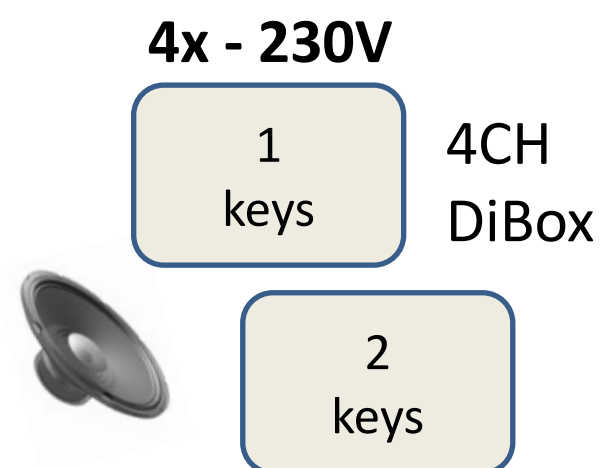

STAGE PLAN / INPUT LIST 2024

ZUŠ DŽEM

4 monitors

Technical rider

Bass - XLR
Guitars - mic. SM 57
Piano/Keys - 4 CH DiBox
Sax - ADX20i
Vocal - e935/e945/SM58

Podium – min. 6x5m
4 chairs (4 židle)

Místo pro banner/rollup

Back stage:

bottles of water
(voda pro účinkující)

kontakt:

Alena Hellerová
booking/playlist
777 865 852
ahellerova@gmail.com

Technický rider

Josef Pelz
734 706 862
josefpelz@gmail.com

Own: Music stands, after an agreement: microphones on saxes
Kapela si přiveze: Notové stojany, po předchozí domluvě nástrojové klipsny na saxofony.
Stage plan se může dle momentálního obsazení kapely měnit, ne však zásadně.
V případě jakýchkoliv nejasností s technickým riderem nás kontaktujte. Těšíme se na spolupráci :)