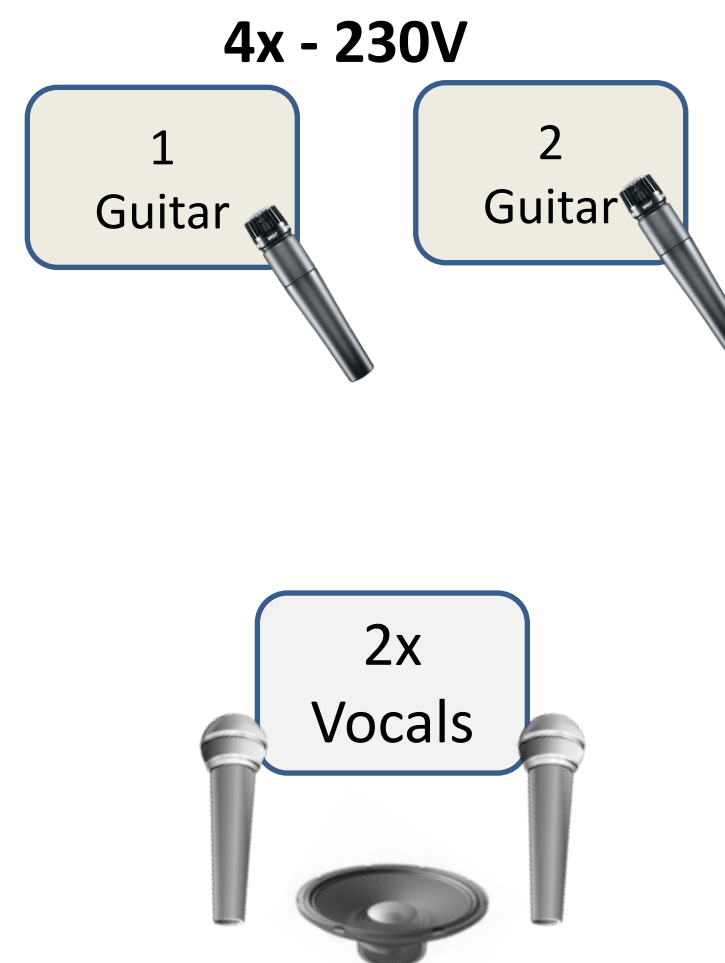

STAGE PLAN / INPUT LIST 2024

ZUŠ DŽEM

4 monitors

Technical rider

Bass - XLR
Guitars - mic. SM 57
Piano/Keys - 4 CH DiBox
Sax - ADX20i
Vocal - e935/e945/SM58

Podium – min. 6x5m
4 chairs (4 židle)

Místo pro banner/rollup

Back stage:

bottles of water
(voda pro účinkující)

kontakt:

Alena Hellerová
booking/playlist
777 865 852
ahellerova@gmail.com

Technický rider

Josef Pelz
734 706 862
josefpelz@gmail.com

Own: Music stands, after an agreement: microphones on saxes
Kapela si přiveze: Notové stojany, po předchozí domluvě nástrojové klipsny na saxofony.
Stage plan se může dle momentálního obsazení kapely měnit, ne však zásadně.
V případě jakýchkoliv nejasností s technickým riderem nás kontaktujte. Těšíme se na spolupráci :)